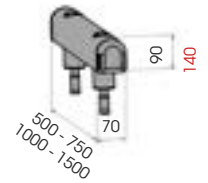

Guard Rails

GUARD RAIL 90

**QUICK
INSTALLATION
WITH
EXPANSION
SCREW**

**M16
GALVANISED STEEL**

ALTERNATIVE FIXING
HIGH RESISTANCE WITH RESIN

**SF16
STAINLESS STEEL**

GR 90 500
750
1000
1500

Length 500 mm
Packing unpacked on pallet

Length 750 / 1000 / 1500 mm
Packing 2 pz / box

Colour B M

Equipped with accessories

GR 90 2000
3000
4000

Length 2.000 / 3.000 / 4.000 mm
Packing unpacked on pallet

Colour B M

Equipped with accessories