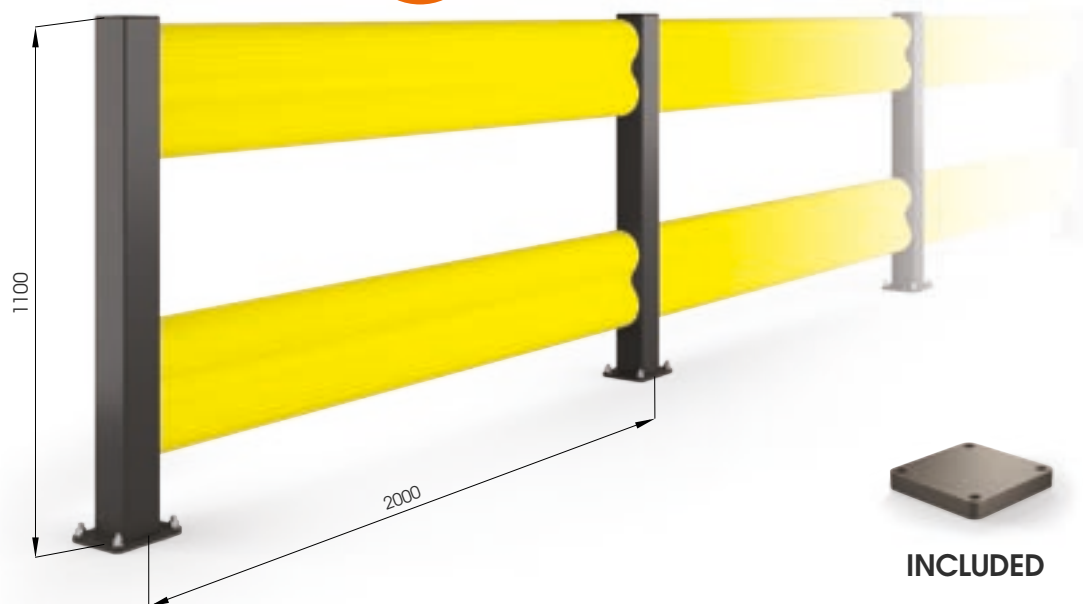

BFLEX.COM/2

INCLUDED

**S12 x 150
GALVANISED STEEL**

BFLEX.COM/2 1100x1100
BFLEX.COM/2 2400x1100

Length 1.100 / 2.400 mm
Packing unpacked on pallet
Colour **M**

Equipped with accessories

BFLEX.COM/2 2000x1100
MODULAR

Packing unpacked on pallet
Colour **M**

Corners available

Equipped with accessories