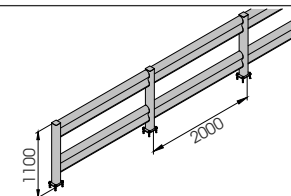

BFLEX.COM/2 2000x1100
MODULAR

Packing unpacked on pallet
Colour **M**