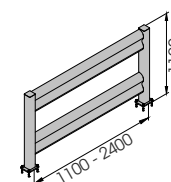

BFLEX.COM/2

INCLUDED

**S12 x 150
GALVANISED STEEL**

BFLEX.COM/2 1100x1100
BFLEX.COM/2 2400x1100

Length 1.100 / 2.400 mm
Packing unpacked on pallet
Colour **M**

Equipped with accessories

BFLEX.COM/2 2000x1100
MODULAR