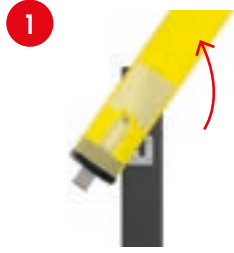

## HUG GATE

**PUSH TO UNBLOCK**

**M12 GALVANISED STEEL**