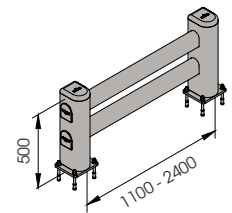

Rack end Barriers

LM

DIFFERENT SIZES ON REQUEST

FAST AND EASY TO INSTALL

M12 GALVANISED STEEL

**LM RACK END 1100x500
2400x500**

Length 1.100 / 2.400 mm
Packing unpacked on pallet
Colour B M

Equipped with accessories