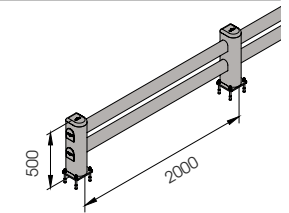

LM 2000x500 MODULAR

Packing unpacked on pallet
Colour B M