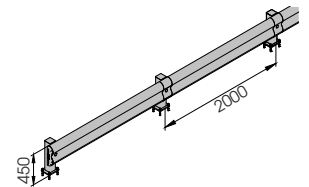

BFLEX.FRONT/1 2000x450
MODULAR

Packing unpacked on pallet
Colour M