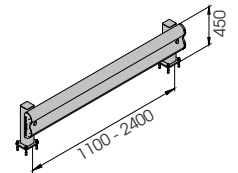

# B FLEX.FRONT/1

INCLUDED

S12 x 150  
GALVANISED STEEL

**BFLEX.FRONT/1 1100x450**  
**BFLEX.FRONT/1 2400x450**

Length 1.100 / 2.400 mm  
Packing unpacked on pallet  
Colour M

Equipped with accessories

**BFLEX.FRONT/1 2000x450**  
**MODULAR**