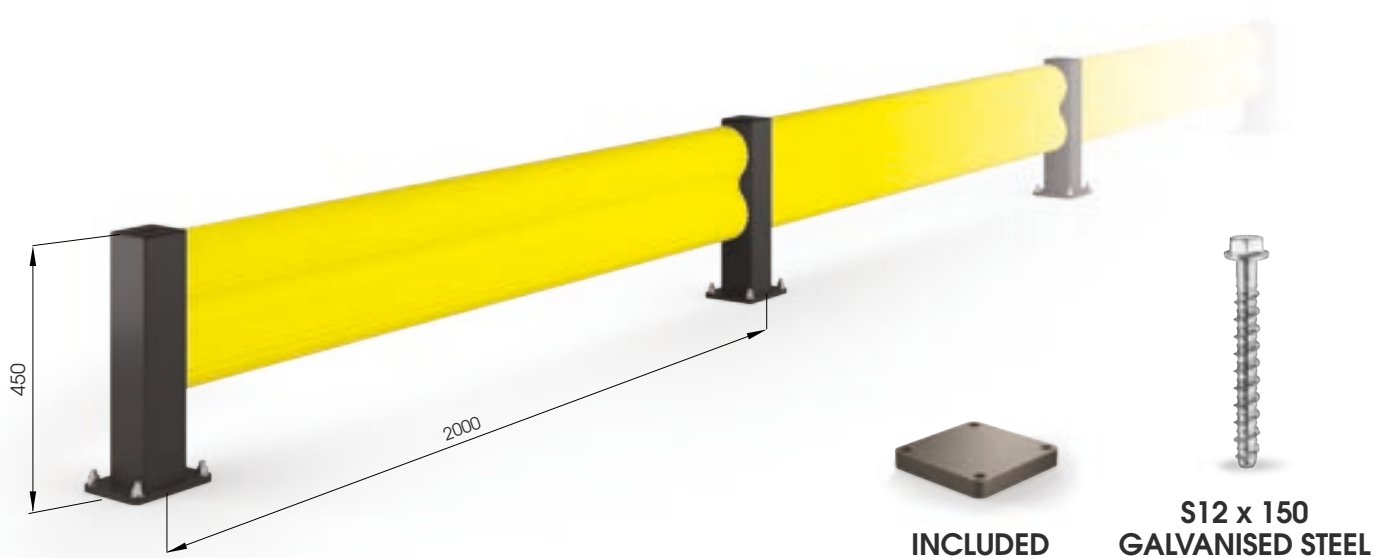

BFlex

**B**FLEX.COM/1

**BFLEX.COM/1 1100x450**  
**BFLEX.COM/1 2400x450**

Length 1.100 / 2.400 mm  
Packing unpacked on pallet  
Colour **M**

Equipped with accessories

**BFLEX.COM/1 2000x450**  
**MODULAR**

Packing unpacked on pallet  
Colour **M**

**Corners available**

Equipped with accessories