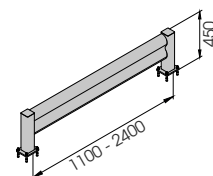

BFlex

**B**FLEX.COM/1

**BFLEX.COM/1 1100x450**  
**BFLEX.COM/1 2400x450**

Length 1.100 / 2.400 mm  
Packing unpacked on pallet  
Colour **M**

Equipped with accessories

**BFLEX.COM/1 2000x450**  
**MODULAR**