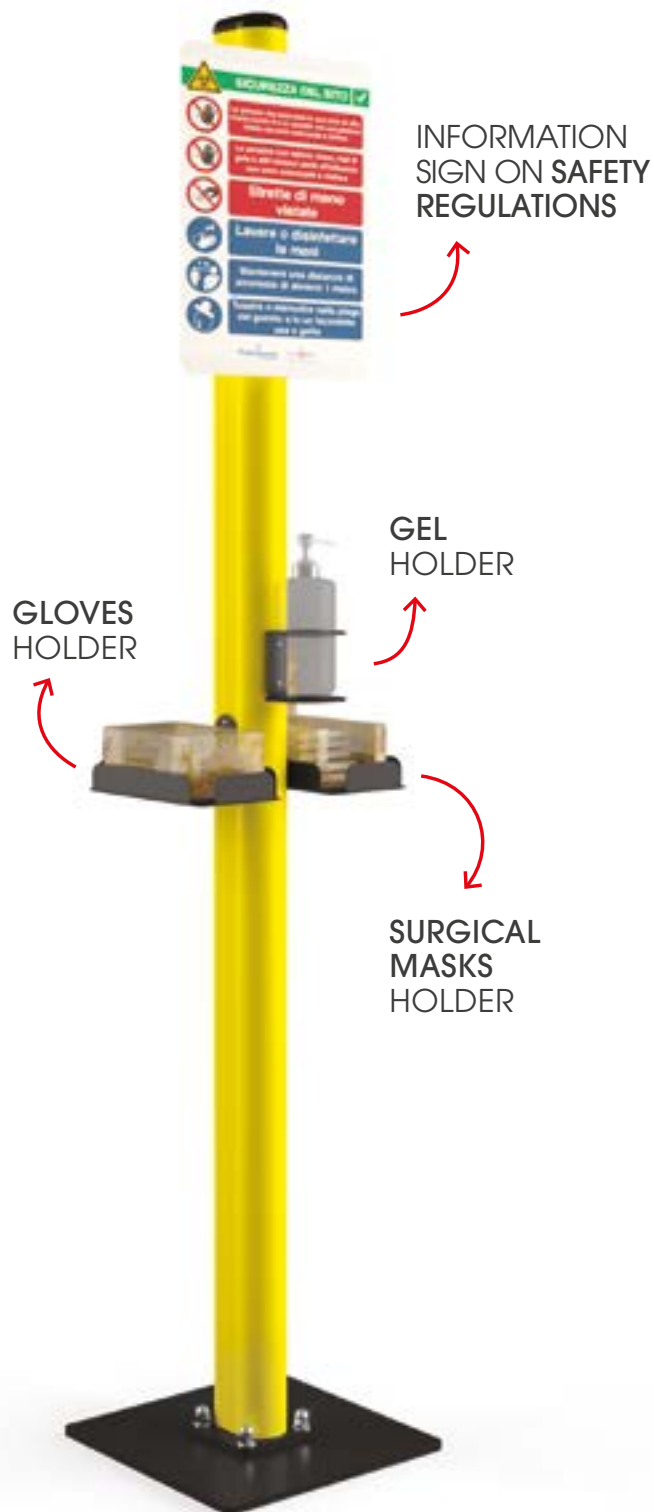

# GENIUS

THE LENGTH THAT YOU WISH

CUT THE RAIL AND DRILL IT  
WITH GENIUS 

**NEW!**  
DO IT YOURSELF!

**WORLD'S UNIQUE SYSTEM!**  
YOUR CUSTOMIZED BARRIER AND HUG TOWER

# SAFETY TOTEM

AVAILABLE IN **FOUR** VERSIONS