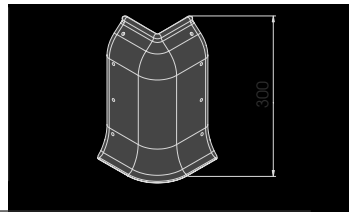

Kerb

	<p>KS 200</p>	<p>Length 4.000 mm Packing 3 pz / box Colour B M E</p>	
	<p>KEPF 200 To install with TB14</p>	<p>Packing 50 pz / box Colour K</p>	
	<p>KSJ 200 To install with TB14 / TF14</p>	<p>Packing 20 pz / box Colour B E</p>	
	<p>KSI 200 To install with TB14 / TF14</p>	<p>Packing 20 pz / box Colour B E</p>	
	<p>KSE 200 To install with TB14 / TF14</p>	<p>Packing 20 pz / box Colour B E</p>	
	<p>KSTDX/SX 200 To install with TB14 / TF14</p>	<p>Packing 20 pz / box Colour B E</p>	
 <p>FLEXIBLE JOINT</p>	<p>KSJ 200 LT</p>	<p>Packing to be defined Colour K</p> <p>THERMAL BREAK RESISTANT</p>	
	<p>KS 300</p>	<p>Length 4.000 mm Packing 1 pz Colour M E</p>	
	<p>KEPF 300 To install with TB20</p>	<p>Packing 40 pz / box</p>	

KSJ 300
To install with TB20 / TF20

Packing 10 pz / box
Colour  

KSI 300
To install with TB20 / TF20

Packing 10 pz / box
Colour  

KSE 300
To install with TB20 / TF20

Packing 10 pz / box
Colour  

KSTDX/SX 300
To install with TB20 / TF20