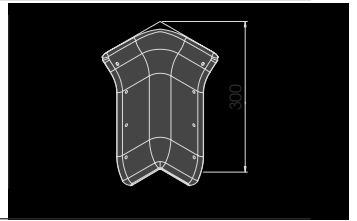

KSI 300
To install with TB20 / TF20

Packing 10 pz / box
Colour