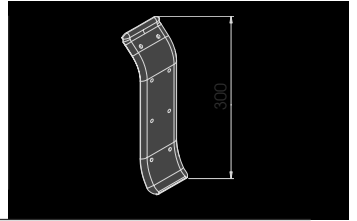

Kerb

	<p>KS 200</p>	<p>Length 4.000 mm Packing 3 pz / box Colour B M E</p>	
	<p>KEPF 200 To install with TB14</p>	<p>Packing 50 pz / box Colour K</p>	
	<p>KSJ 200 To install with TB14 / TF14</p>	<p>Packing 20 pz / box Colour B E</p>	
	<p>KSI 200 To install with TB14 / TF14</p>	<p>Packing 20 pz / box Colour B E</p>	
	<p>KSE 200 To install with TB14 / TF14</p>	<p>Packing 20 pz / box Colour B E</p>	
	<p>KSTDX/SX 200 To install with TB14 / TF14</p>	<p>Packing 20 pz / box Colour B E</p>	
 <p>FLEXIBLE JOINT</p>	<p>KSJ 200 LT</p>	<p>Packing to be defined Colour K</p> <p>THERMAL BREAK RESISTANT</p>	
	<p>KS 300</p>	<p>Length 4.000 mm Packing 1 pz Colour M E</p>	
	<p>KEPF 300 To install with TB20</p>	<p>Packing 40 pz / box</p>	

KSJ 300
To install with TB20 / TF20

Packing 10 pz / box
Colour  

KSI 300
To install with TB20 / TF20

Packing 10 pz / box
Colour  

KSE 300
To install with TB20 / TF20

Packing 10 pz / box
Colour  

KSTDX/SX 300
To install with TB20 / TF20